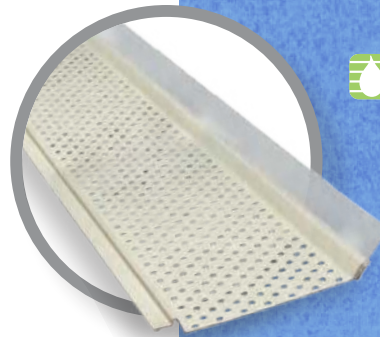

ALUMINUM RAINWARE

A BEAUTIFULLY DEFENSIVE SOLUTION

Aluminum rainware products systematically provide years of lasting protection. You'll find a complete line of superior quality gutter and downspout coil, elbows, corners, end caps, drip edge and gutter accessories to eliminate damaging leaks, sitting water and overflows.

Versatile

- Available in a variety of stylish colors that match or coordinate with Ply Gem vinyl and metal products
- All components are available in 5" and 6" profiles to create a highly-efficient water removal system

Seamless

- Gutter coil finishes any standard home with an attractive, smooth and seamless appearance
- Gutter coil comes in .027" and .032" thicknesses and downspout coil is available in .019" thickness

Reliable

- Our rainware and accessories are all covered by a 20-year limited lifetime transferable warranty*

*See complete warranty for details.

GUTTER PROTECTION SYSTEMS

Essential to the health of any home, our gutter protection products keep out leaves and debris so gutters function properly. All gutter systems are backed by industry-leading warranties.*

Leaf Relief is our most popular leaf protection product with over 100 million feet installed. Backed by Ply Gem's 25-year warranty*