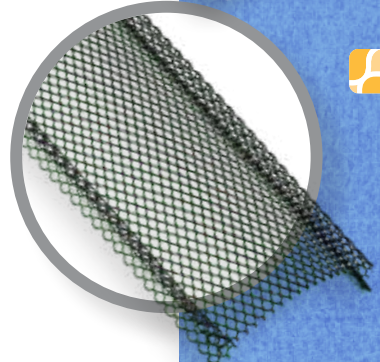

**Leaf Relief** is our most popular leaf protection product with over 100 million feet installed. Backed by Ply Gem's 25-year warranty\*

**Leaf Logic** uses a unique ripple design to stop wet leaves from sticking and keep gutters clear. Leaf Logic is backed by Ply Gem's 20-year warranty.\*