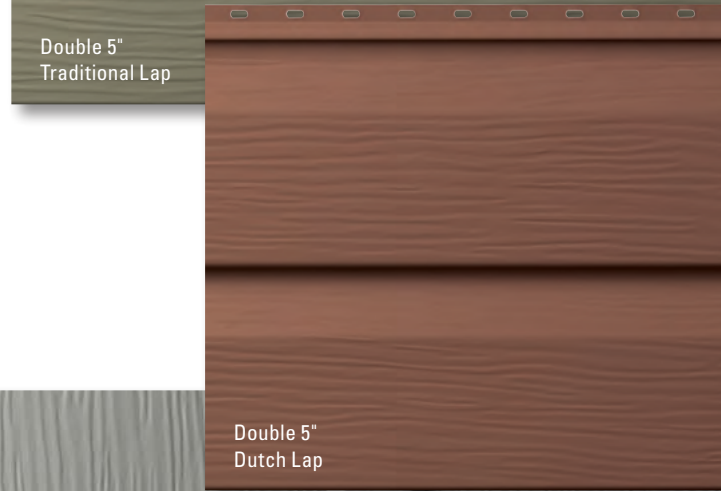

Double 5"
Dutch Lap